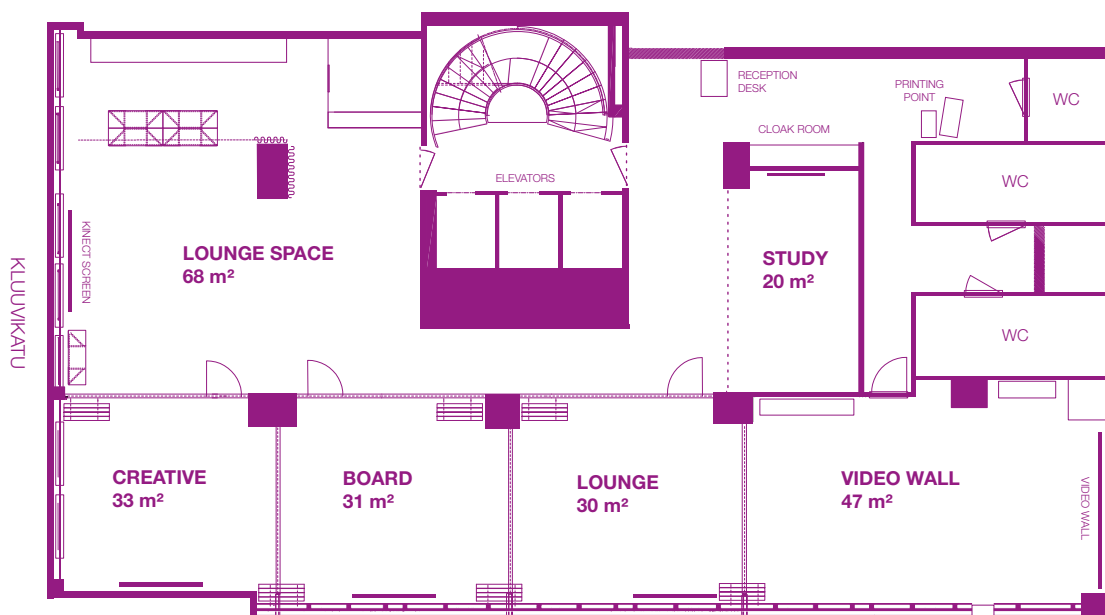

### Meeting room features

- » video screen
- » flip chart
- » microphone (1 x hand-held, 2 x head set)
- » notepads and pens
- » internet connection (WLAN)
- » flat screens

ALEKSANTERINKATU

GLO Meets Kluuvi	m <sup>2</sup>	Classroom	Theatre	Retangular	Cocktail	Diplomat	Sofa	Width / m	Length / m
Video Wall (VW)	47	22	42	20		20*		5	9
Lounge	30	12	20	12		12		5	6
Board	31	12	20	12	14	12		5	6
Video Wall + Lounge	77	44	72	32		36		10	15
VW + Lounge + Board	108	60	102	48		48		15	21
VW + Lounge + Board + Creative	141	60	130	60				20	23,5
Lounge + Board **	61	24	60	28		24		10	12
Board + Creative	64	24	60	28			10		
Creative	33			12		8*	10	5	2,5
Study	14					12		2,5	2,5
Entire floor	250				150 Buffet 200 Catering	120			