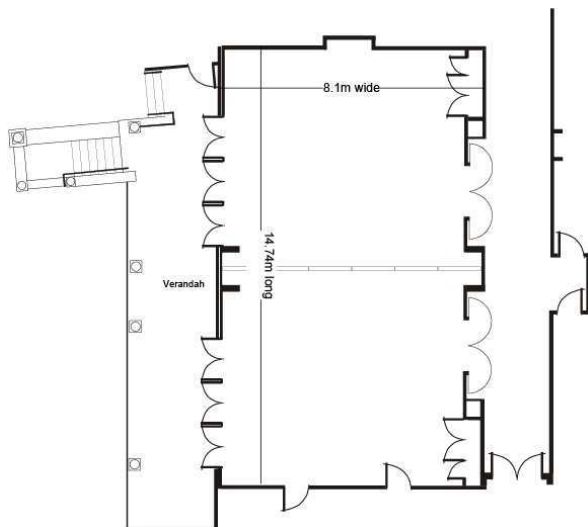

Floorplans

BANKSIA ROOM