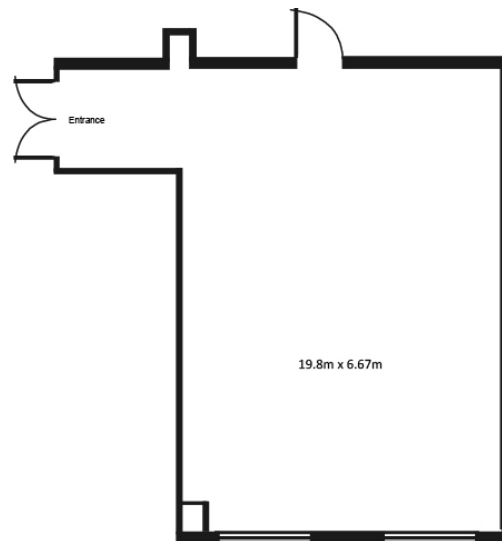

WOLLEMI PINE