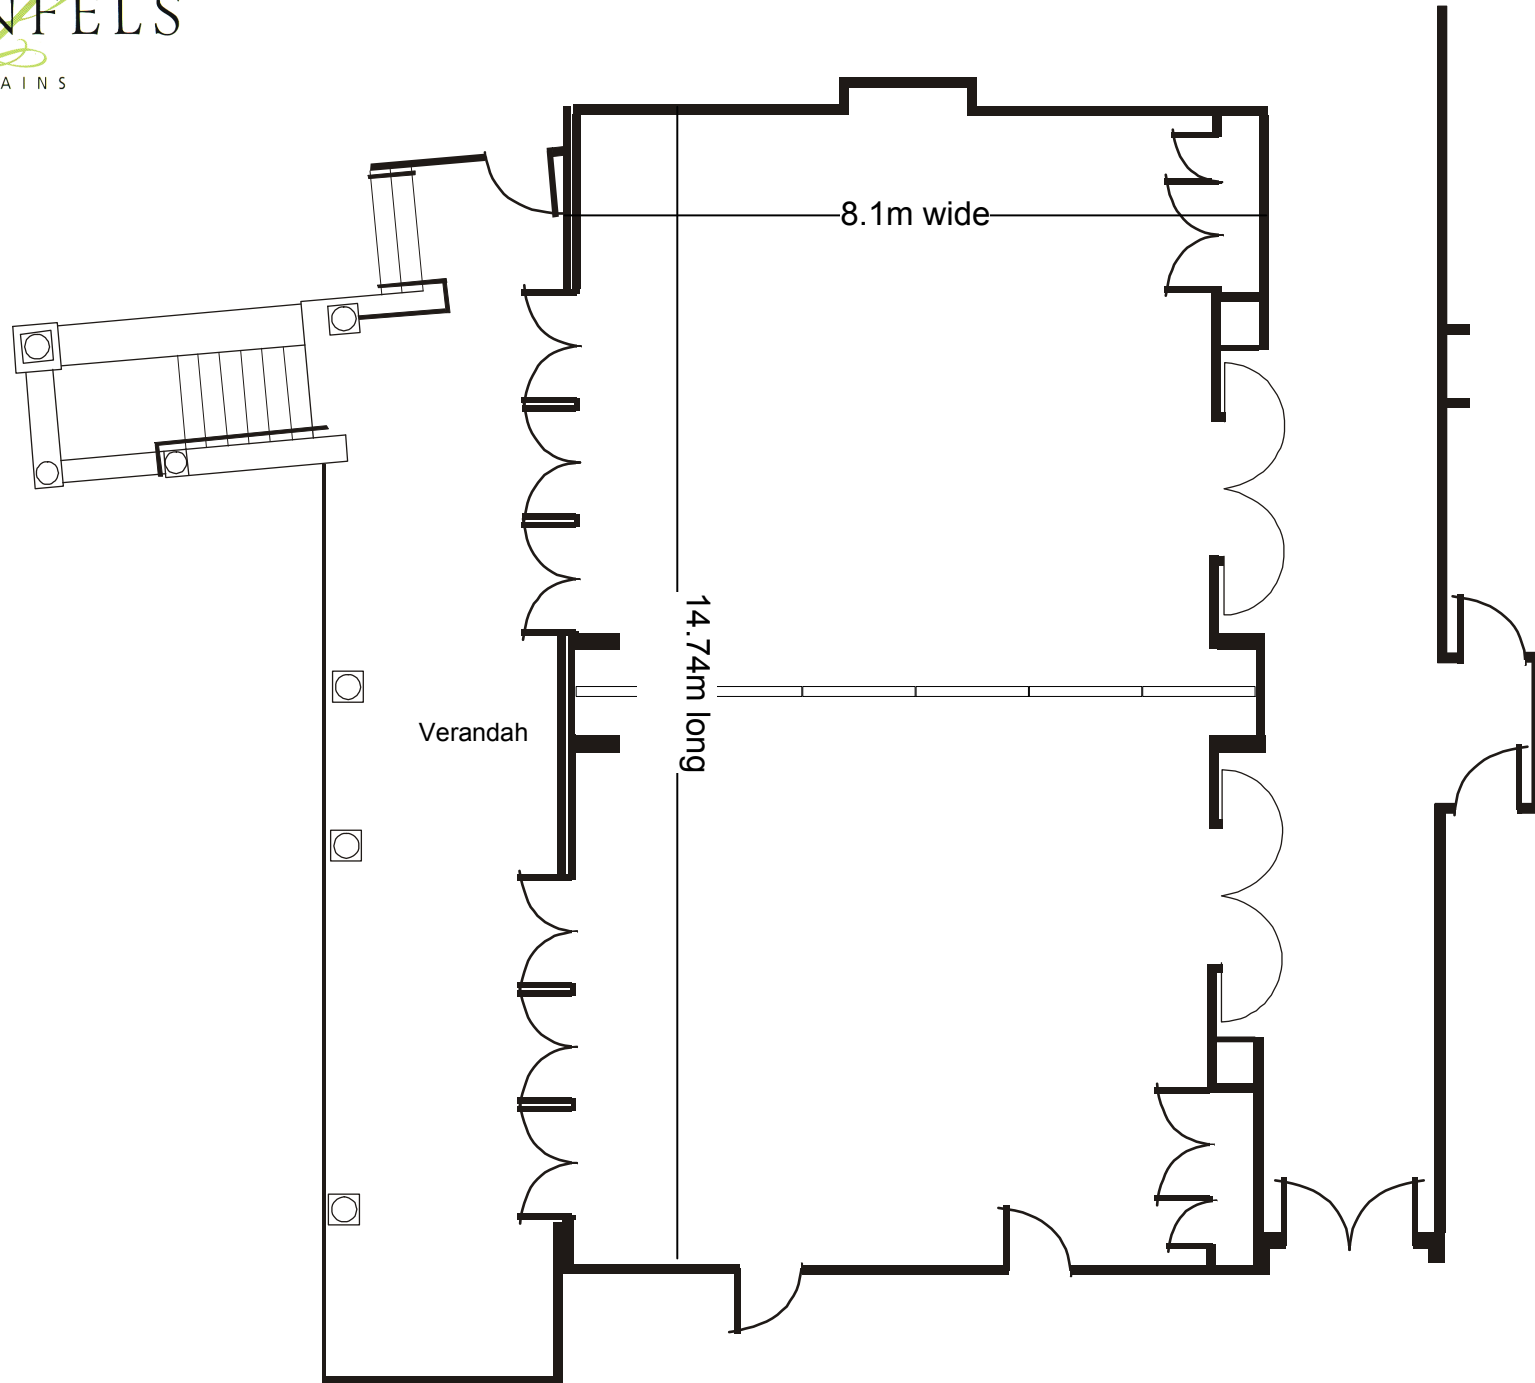

Hydro Majestic - Casino Lobby

Hydro Majestic - The Winter Garden

Hydro Majestic - Majestic Ballroom

BANKSIA COURTYARD

BLUE
LILIANFELS
MOUNTAINS

BANKSIA ROOM

DARLEYS RESTAURANT

ECHOES FLOOR PLAN

JAMISON VALLEY VIEWS ↓

LOUNGE

WOLLEMI PINE